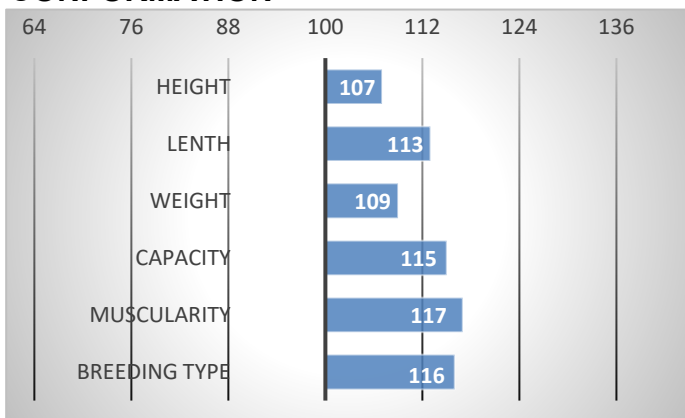

9/2025

GROWTH

CALVES 0

HERDS 0

In the basic selection he was evaluated with 86 points for exterior. Champion has excellent musculature and body frame.

CONFORMATION

PERFORMANCE TEST

weight 120 d	174 kg
weight 210 d.	296 kg
weight 365 d	517 kg
daily gain in test	1441 g
daily g. since birth	1330 g

EXTERIOR EVALUATION										Breeding type	Total
Frame			Body capacity			Muscularity					
VT	DT	HM	PŠ	HH	DZ	PL	HŘ	ZÁ			
10	8	9	8	8	8	8	9	9	9	86	

acronyms: VT - height, DT - length, HM - weight, PŠ - chest width, HH - chest depth, DZ - pelvis length, PL - shoulder, HŘ - top line, ZÁ - Thigs

86 POINTS FOR EXTERIOR!