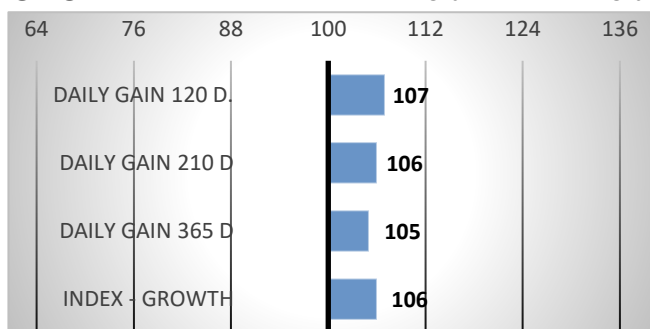

9/2025

GROWTH

CALVES 0

HERDS 0

In the basic selection he was evaluated with 86 points for exterior. Champion has excellent musculature and body frame.

CONFORMATION

PERFORMANCE TEST

weight 120 d	174 kg
weight 210 d.	296 kg
weight 365 d	517 kg
daily gain in test	1441 g
daily g. since birth	1330 g