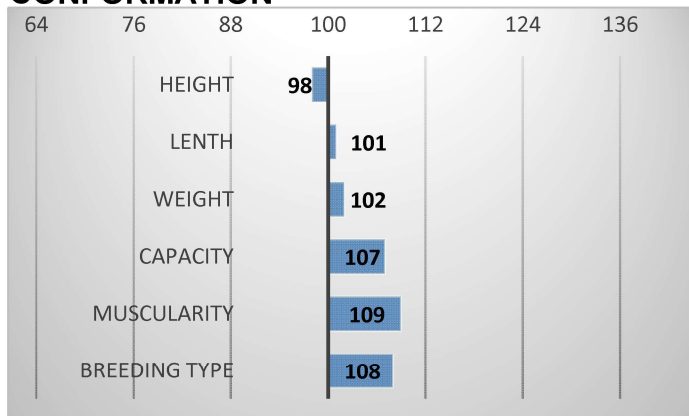

MASNÝ SIMENTÁL / BEEF SIMMENTAL

KABOOM ET P* ISI 620

born: 01.12.2018

breeder: Gerard Neenan, Ballyhaunis, Co Mayo

PEDIGREE

Sneumgaard Imperator PP
ZMS 443
Faerna Regal
IE271856040049

Major Vodňanský P
Sneumgaard Christiane P
Hillcrest Champion
Monaduff Jubilee

CALVING

RELATIVE BREEDENG VALUES - CZE 03/2022

CONFORMATION

Kaboom was bought in Ireland.

He has absolutely excelent musculature and he is complexe sire with above avarge width in all body parts.

Kaboom comes from very interesting family. His father Sneumgaard Imperator PP excels in easy calving and great calves growth. His mother comes from most succesful exhibiton family in

PERFORMANCE TEST

weight 120 d	0 kg
weight 210 d.	0 kg
weight 365 d	0 kg
daily gain in test	0 g
daily g. since birth	0 g

EXTERIOR EVALUATION

Frame			Body capacity			Muscularity			Breeding type	Total
VT	DT	HM	PŠ	HH	DZ	PL	HŘ	ZÁ		
9	8	10	7	8	8	7	8	8	8	81