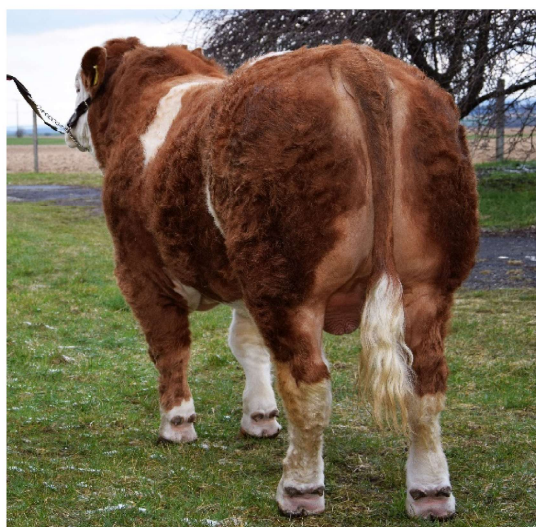

MASNÝ SIMENTÁL / BEEF SIMMENTAL

KABOOM ET P* ISI 620

born: 01.12.2018

breeder: Gerard Neenan, Ballyhaunis, Co Mayo

PEDIGREE

Sneumgaard Imperator PP
ZMS 443
Faerna Regal
IE271856040049

Major Vodňanský P
Sneumgaard Christiane P
Hillcrest Champion
Monaduff Jubilee

CALVING

RELATIVE BREEDENG VALUES - CZE 03/2022

CONFORMATION

Kaboom was bought in Ireland.

He has absolutely excelent musculature and he is complexe sire with above avarge width in all body parts.

Kaboom comes from very interesting family. His father Sneumgaard Imperator PP excels in easy calving and great calves growth. His mother comes from most succesful exhibiton family in