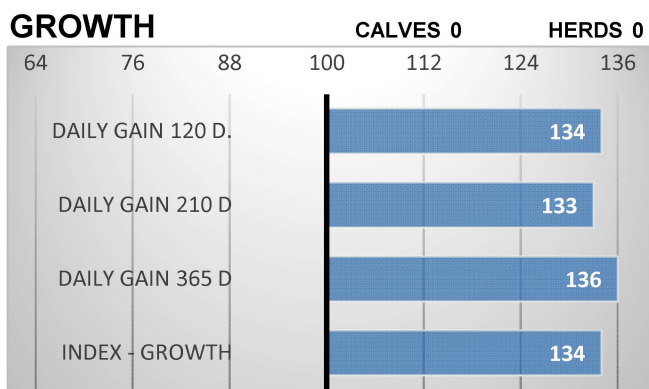

MASNÝ SIMENTÁL / BEEF SIMMENTAL

HOLBA V*

ISM 056

born: 02.01.2021

breeder: Polák Jiří, Dolní Libochová

PEDIGREE

Coose Jericho P	Kilbride Farm Gernot 15 P
ISI-138	Curaheen Bright Eyes ET
Gusta z Libochové P	Augustýn Agrochyt PP
CZ 672664961	Cílka z Libochové P

CALVING

RELATIVE BREEDING VALUES - CZE 06/2022

Heterozygously polled Holba was born on farm of Polák's family. Holba was above average already as calf and same it was on Testing station in Benešov, where he was awarded by 84 points for exterior. Holba excels in big body frame, amazing body capacity and perfect musculature. 261 kg in 120 days, 405 kg in 210 days and 674 kg in one year confirm his growth potential (Czech breeding value 134 for growth in direct effect).