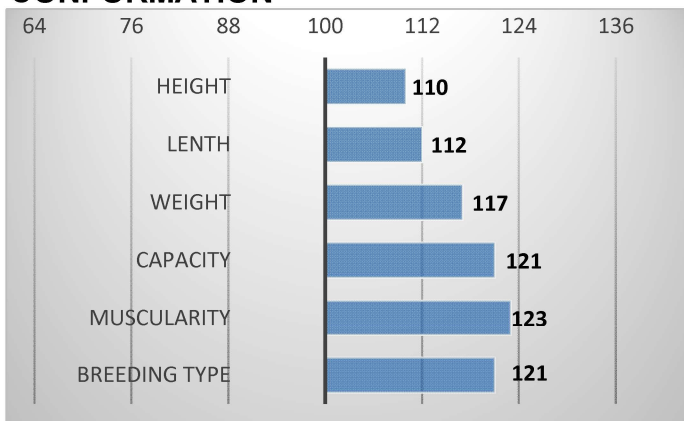

CONFORMATION

PERFORMANCE TEST

weight 120 d	261 kg
weight 210 d.	405 kg
weight 365 d	674 kg
daily gain in test	1950 g
daily g. since birth	1733 g

EXTERIOR EVALUATION

Frame			Body capacity			Muscularity			Breeding type	Total
VT	DT	HM	PŠ	HH	DZ	PL	HŘ	ZÁ		
8	8	10	8	9	8	8	8	8	9	84

acronyms: VT - height, DT - length, HM - weight, PŠ - chest width, HH - chest depth, DZ - pelvis length, PL - shoulder, HŘ - top line, ZÁ - Thigs