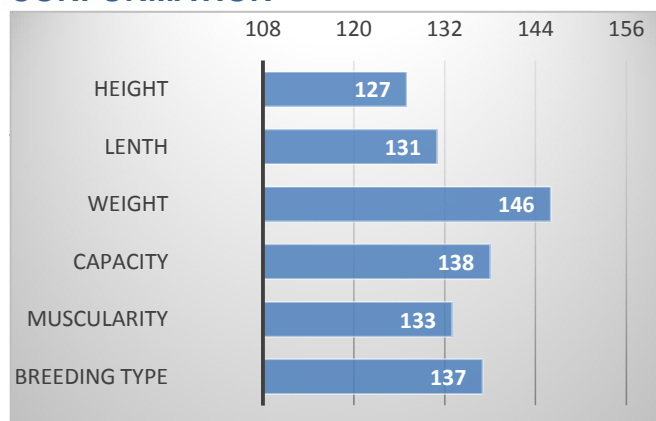

MEWIL LUCY 14D

CZ562442931

Tarik Red ET

CZ175602951

Mewil Red Tex 602X ET

Mewil Lucy 3X

CALVING

RELATIVE BREEDING VALUES - CZE

3/2024

GROWTH

CONFORMATION

He is the highest rated bull of the 2021 selections, scoring 85 points for exterior. Guevara gained 2033 g in the test, weighing 689 kg in the year. His breeding value for growth in direct effect is 135! Guevara has an absolutely flawless exterior, his muscling, capacity and overall harmony are excellent. With an excellent length of body he has an exemplary topline. Very interesting are his pelvic proportions in both hip and seat humps. The dam of Mewil Lucy 14D is a very milky cow. In her pedigree and we find the bulls Red Six Mile Sakic and Young Dale Touch Down. We expect exceptional growth, muscling and show exterior from the Guevara progeny.

PERFORMANCE TEST

weight 120 d	238 kg
weight 210 d.	377 kg
weight 365 d	689 kg
daily gain in test	2033 g
daily g. since birth	1770 g

EXTERIOR EVALUATION

Frame			Body capacity			Muscularity			Breeding type	Total
VT	DT	HM	PŠ	HH	DZ	PL	HŘ	ZÁ		
9	8	10	8	9	9	8	8	8	9	85