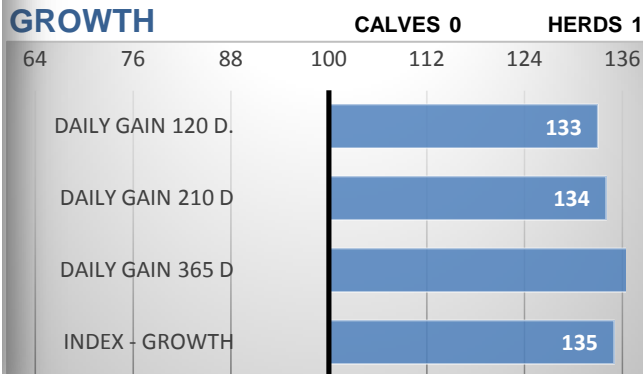

MEWIL LUCY 14D

CZ562442931

Tarik Red ET

CZ175602951

Mewil Red Tex 602X ET

Mewil Lucy 3X

CALVING

RELATIVE BREEDING VALUES - CZE

3/2024

GROWTH

CONFORMATION

He is the highest rated bull of the 2021 selections, scoring 85 points for exterior. Guevara gained 2033 g in the test, weighing 689 kg in the year. His breeding value for growth in direct effect is 135! Guevara has an absolutely flawless exterior, his muscling, capacity and overall harmony are excellent. With an excellent length of body he has an exemplary topline. Very interesting are his pelvic proportions in both hip and seat humps. The dam of Mewil Lucy 14D is a very milky cow. In her pedigree and we find the bulls Red Six Mile Sakic and Young Dale Touch Down. We expect exceptional growth, muscling and show exterior from the Guevara progeny.

PERFORMANCE TEST

weight 120 d	238 kg
weight 210 d.	377 kg
weight 365 d	689 kg
daily gain in test	2033 g
daily g. since birth	1770 g

EXTERIOR EVALUATION

Frame			Body capacity			Muscularity			Breeding type	Total
VT	DT	HM	PŠ	HH	DZ	PL	HŘ	ZÁ		
9	8	10	8	9	9	8	8	8	9	85