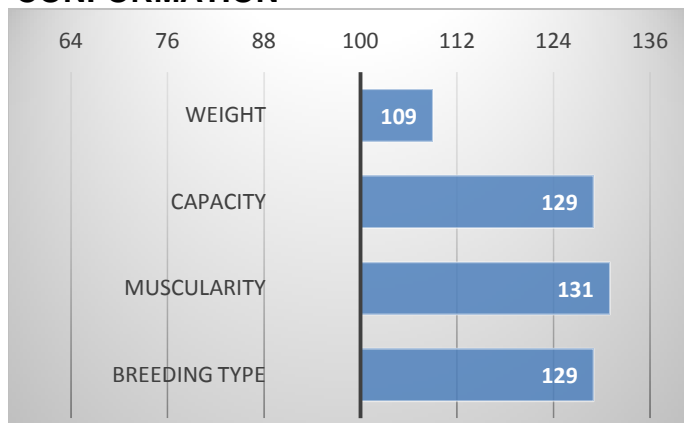

GROWTH

CALVES 0

HERDS 0

CONFORMATION

Hakim is a homozygously polled grandson of the legendary bull Bavardage. Like his sire Barry, we expect an easy calving. We expect good growing calves, with above average muscling and milky daughters.

PERFORMANCE TEST

weight 120 d	218 kg
weight 210 d.	335 kg
weight 365 d	576 kg
daily gain in test	1525 g
daily g. since birth	1432 g

HOMOZYGOUSLY POLLED
EASY CALVING MUSCULARITY CAPACITY