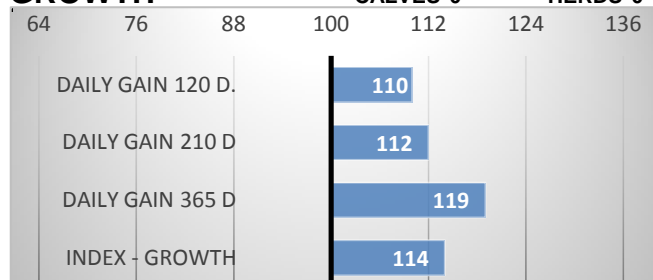

GROWTH

CALVES 0

HERDS 0

CONFORMATION

Hakim is a homozygously polled grandson of the legendary bull Bavardage. Like his sire Barry, we expect an easy calving. We expect good growing calves, with above average muscling and milky daughters.