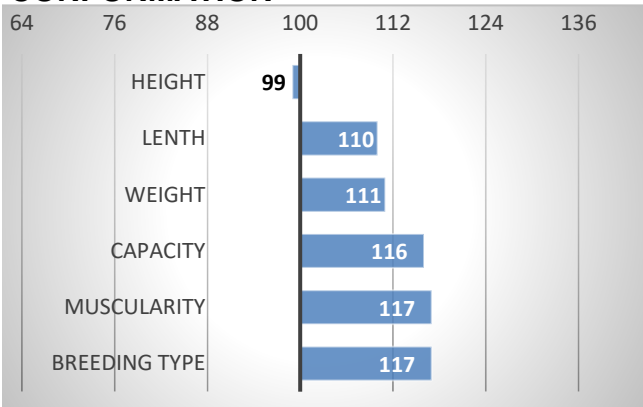

CALVING

RELATIVE BREEDENG VALUES - CZE

12/2024

GROWTH

CONFORMATION

EPIK P* was born in one of the most successful herd in Czech republic - Agrochyt s.r.o., Mohelno. From this herd comes for example excellent bull DRAK PP.

PERFORMANCE TEST

weight 120 d	214	kg
weight 210 d.	372	kg
weight 365 d	603	kg
daily gain in test	97	g
daily g. since birth	1529	g

EXTERIOR EVALUATION

Frame			Body capacity			Muscularity			Breeding type	Total
VT	DT	HM	PŠ	HH	DZ	PL	HŘ	ZÁ		
6	7	10	7	8	8	7	7	8	8	76