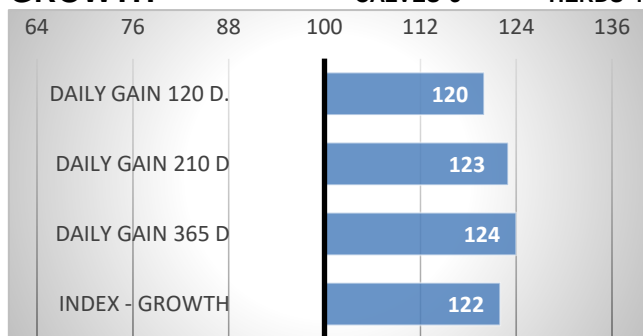

MASNÝ SIMENTÁL / BEEF SIMMENTAL

EPIK P ISI 401

born: 01.08.2018

breeder: Agrochyt s.r.o.Mohelno

PEDIGREE

CURAHEEN Gunshot P
ZMS 691
P CZ 488654961

Tiset Darwin P
Curaheen Cheyenne ET
Raceview van Halen R
PP CZ 181048931

CALVING

RELATIVE BREEDENG VALUES - CZE

12/2024

GROWTH

CONFORMATION

EPIK P* was born in one of the most successful herd in Czech republic - Agrochyt s.r.o., Mohelno. From this herd comes for example excellent bull DRAK PP.

His father is amazing bull GUNSHOT P from Ireland, who excels with incredible growth and musculature. Epik is heterozygously polled medium frame bull with outstanding musculature.

In 365 days he weighted 603 kg.

PERFORMANCE TEST

weight 120 d	214	kg
weight 210 d.	372	kg
weight 365 d	603	kg
daily gain in test	97	g
daily g. since birth	1529	g

EXTERIOR EVALUATION

Frame			Body capacity			Muscularity			Breeding type	Total
VT	DT	HM	PŠ	HH	DZ	PL	HŘ	ZÁ		
6	7	10	7	8	8	7	7	8	8	76

acronyms: VT - height , DT - length, HM - weight, PŠ - chest width, HH - chest depth, DZ - pelvis length, PL - shoulder, HŘ - top line, ZÁ - Thigs

MUSCULARITY