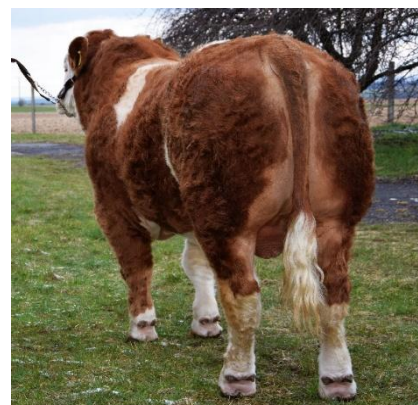

CONFORMATION

EXTERIOR EVALUATION

Frame			Body capacity			Muscularity			Breeding type	Total
VT	DT	HM	PŠ	HH	DZ	PL	HŘ	ZÁ		
9	8	10	7	8	8	7	8	8	8	81

acronyms: VT - height, DT - length, HM - weight, PŠ - chest width, HH - chest depth, DZ - pelvis length, PL - shoulder, HŘ - top line, ZÁ - Thigs

MILKABILITY
EXCELLENT MUSCULARITY