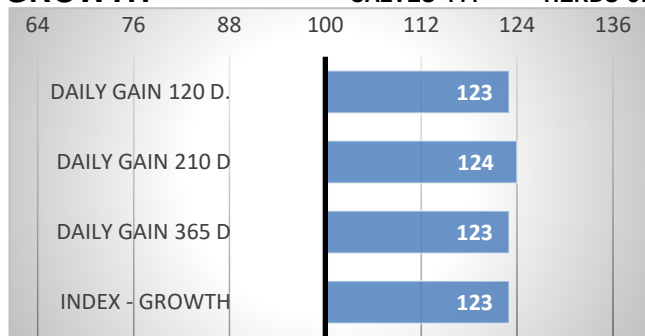

CALVING

RELATIVE BREEDING VALUES - CZE

DAUGHTERS 4 12/2024

GROWTH

CALVES 111 HERDS 37

Kaboom was bought in Ireland.

He has absolutely excellent musculature and he is a complex sire with above average width in all body parts.