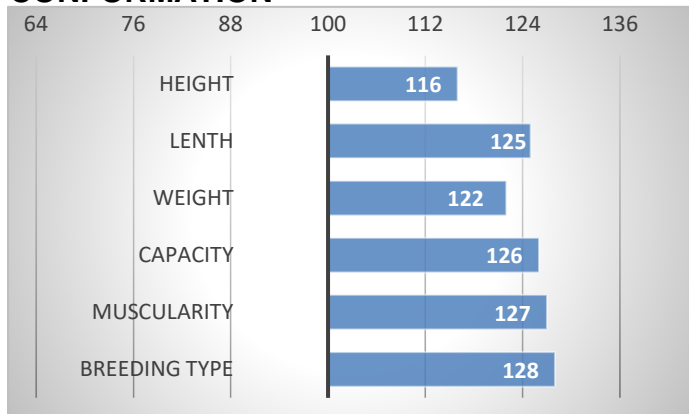

CONFORMATION

EXTERIOR EVALUATION

Frame			Body capacity			Muscularity			Breeding type	Total
VT	DT	HM	PŠ	HH	DZ	PL	HŘ	ZÁ		
9	8	10	7	8	8	7	8	8	8	81

acronyms: VT - height, DT - length, HM - weight, PŠ - chest width, HH - chest depth, DZ - pelvis length, PL - shoulder, HŘ - top line, ZÁ - Thigs

MILKABILITY
EXCELLENT MUSCULARITY