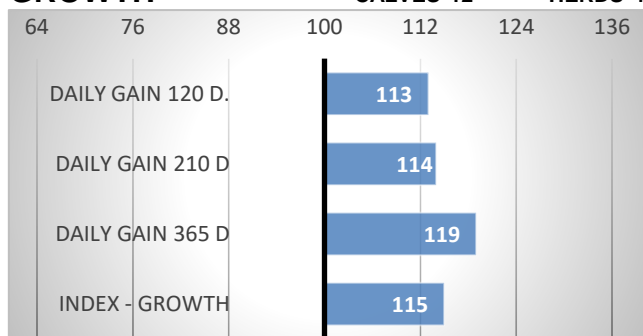

CALVES 12

HERDS 4

CONFORMATION

Homozygos polled Dino ended performance test in Osik with weight 673 in 365 days and daily gain 2,275 g. He received 80 pts for exterior.

PERFORMANCE TEST

weight 120 d	218	kg
weight 210 d.	336	kg
weight 365 d	665	kg
daily gain in test	2275	g
daily g. since birth	1734	g