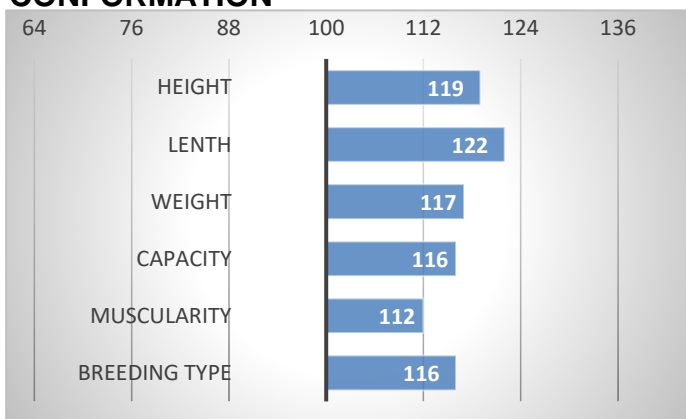

CALVES 12

HERDS 4

CONFORMATION

Homozygos polled Dino ended performance test in Osik with weight 673 in 365 days and daily gain 2,275 g. He received 80 pts for exterior.

PERFORMANCE TEST

weight 120 d	218	kg
weight 210 d.	336	kg
weight 365 d	665	kg
daily gain in test	2275	g
daily g. since birth	1734	g