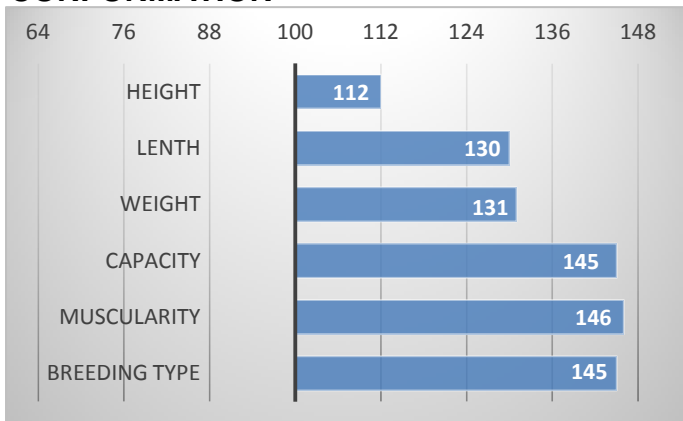

### CALVING

### RELATIVE BREEDING VALUES - CZE

12/2023

#### GROWTH

CALVES 0      HERDS 5

Heterozygously polled Holba was born on farm of Polák's family. Holba was above average already as calf and same it was on Testing station in Benešov, where he was awarded by 84 points for exterior. Holba excels in big body frame, amazing body capacity and perfect musculature. 261 kg in 120 days, 405 kg in 210 days and 674 kg in one year confirm his growth potential (czech breeding value 131 for growth in direct effect). Holba's sire is Coose Jericho, his dam's sire is Augustýn Agrochyt (son of Hoeness). The quality of his dam is evidenced by the fact that his half-brother a year before Holba was rated 85 points for exterior! Holba will be a great choice for cows where you want to improve pelvis, body length and muscling.

### PERFORMANCE TEST

weight 120 d	261 kg
weight 210 d.	405 kg
weight 365 d	674 kg
daily gain in test	1950 g
daily g. since birth	1733 g