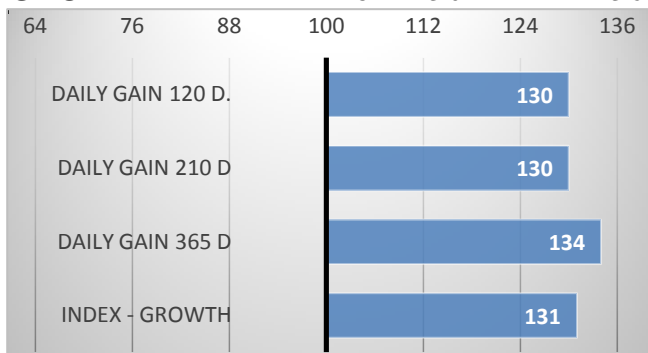

### CALVING

#### GROWTH

CALVES 0      HERDS 5

Heterozygously polled Holba was born on farm of Polák's family. Holba was above average already as calf and same it was on Testing station in Benešov, where he was awarded by 84 points for exterior. Holba excels in big body frame, amazing body capacity and perfect musculature. 261 kg in 120 days, 405 kg in 210 days and 674 kg in one year confirm his growth potential (czech breeding value 131 for growth in direct effect). Holba's sire is Coose Jericho, his dam's sire is Augustýn Agrochyt (son of Hoeness). The quality of his dam is evidenced by the fact that his half-brother a year before Holba was rated 85 points for exterior! Holba will be a great choice for cows where you want to improve pelvis, body length and muscling.