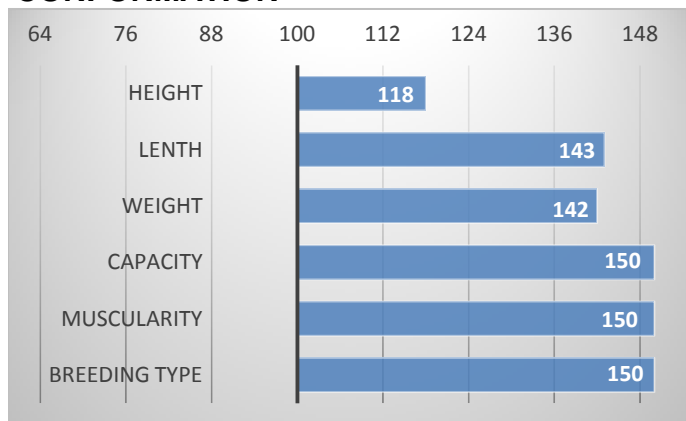

12/2023

GROWTH

CALVES 0 HERDS 0

The homozygous hornless Chram was awarded 87 points for the exterior. Chram comes from a successful cow family. His dam, Jiskra Agrochyt P, is the dam of Flop's dam and a half-sister to Tuareg. This family stands out for its excellent fertility, milk yield and low birth weights. Chram is of purely Danish origin. He is from a combination of Snaebum Campari x Hedetoft United x Holm Ulrick x Ostervang Ringo. This is a bull with exceptional growth. Among his greatest strengths are his excellent growth, large body frame and very good prediction of milk yield in his daughters. The growth in maternal effect in his dam is at 129! Chram is a very harmonious bull, he will combine well with daughters of bulls from Ireland and the UK such as Coose Kojack, Coose Jericho, Curaheen Gunshot, Auroch Deuter, etc.

CONFORMATION

PERFORMANCE TEST

weight 120 d	298 kg
weight 210 d.	456 kg
weight 365 d	737 kg
daily gain in test	1584 g
daily g. since birth	1921 g

EXTERIOR EVALUATION

Frame			Body capacity			Muscularity			Breeding type	Total
VT	DT	HM	PŠ	HH	DZ	PL	HŘ	ZÁ		
9	8	10	9	8	9	8	8	9	9	87