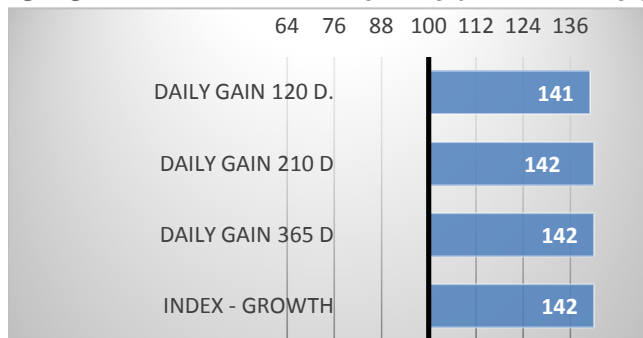

12/2023

GROWTH

CALVES 0 HERDS 0

The homozygous hornless Chram was awarded 87 points for the exterior. Chram comes from a successful cow family. His dam, Jiskra Agrochyt P, is the dam of Flop's dam and a half-sister to Tuareg. This family stands out for its excellent fertility, milk yield and low birth weights. Chram is of purely Danish origin. He is from a combination of Snaebum Campari x Hedetoft United x Holm Ulrick x Ostervang Ringo. This is a bull with exceptional growth. Among his greatest strengths are his excellent growth, large body frame and very good prediction of milk yield in his daughters. The growth in maternal effect in his dam is at 129! Chram is a very harmonious bull, he will combine well with daughters of bulls from Ireland and the UK such as Coose Kojack, Coose Jericho, Curaheen Gunshot, Auroch Deuter, etc.

CONFORMATION

PERFORMANCE TEST

weight 120 d	298 kg
weight 210 d.	456 kg
weight 365 d	737 kg
daily gain in test	1584 g
daily g. since birth	1921 g

EXTERIOR EVALUATION

Frame			Body capacity			Muscularity			Breeding type	Total
VT	DT	HM	PŠ	HH	DZ	PL	HŘ	ZÁ		
9	8	10	9	8	9	8	8	9	9	87