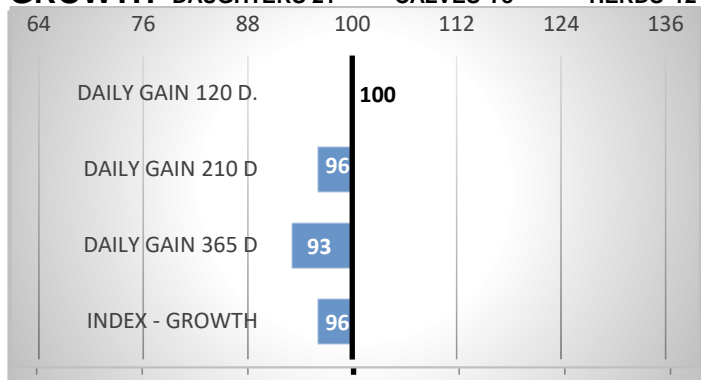

7575 US

Monjiro 11520

Michiko 655635

Kikufuku

Chiyotake 6/1

CALVING

RELATIVE BREEDING VALUES - CZE

9/2024

GROWTH DAUGHTERS 21 CALVES 78 HERDS 12

EXTERIOR EVALUATION

Frame			Body capacity			Muscularity			Breeding type	Total
VT	DT	HM	PŠ	HH	DZ	PL	HŘ	ZÁ		
10	8	8	6	7	6	6	6	6	7	70

acronyms: VT - height, DT - length, HM - weight, PŠ - chest width, HH - chest depth, DZ - pelvis length, PL - shoulder, HŘ - top line, ZÁ - Thigs

PERFORMANCE TEST

weight 120 d	150 kg
weight 210 d.	226 kg
weight 365 d	370 kg
daily gain in test	-- g
daily g. since birth	-- g