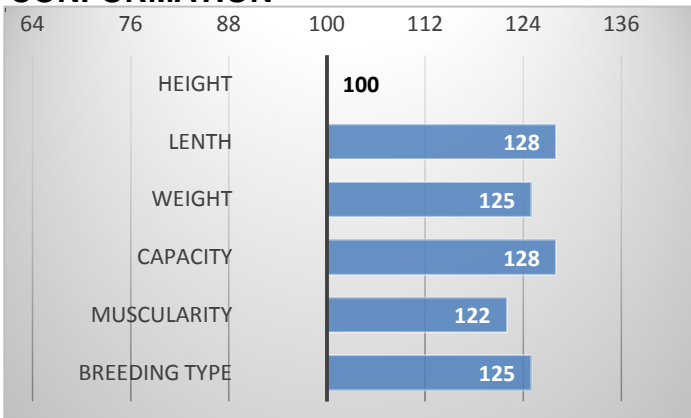

FR 4814004336

Hardy

Indienne

Daybillac

Vedette 1

CALVING

RELATIVE BREEDING VALUES - CZE 9/2023

CALVES 0

HERDS 0

CONFORMATION

Raisin was bought in France in Sommet d'Elevage show 2021 when national Aubrac show was held.

In Czechia he was awarded by 83 points for exterior.

Raisin has big frame and amazing body depths and widths.