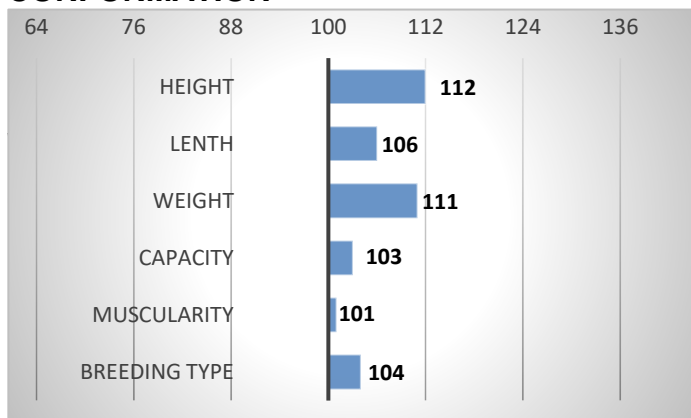

CALVING

RELATIVE BREEDING VALUES - CZE

12/2024

GROWTH

Golden has been proven in Holland for easy of calving in crossbreeding with dairy breeds. The breeding value for calving easy in crossbreeding is excellent 108.

CONFORMATION

PERFORMANCE TEST

weight 120 d	171 kg
weight 210 d.	267 kg
weight 365 d	499 kg
daily gain in test	-- g
daily g. since birth	1193 g

EXTERIOR EVALUATION

Frame			Body capacity			Muscularity			Breeding type	Total
VT	DT	HM	PŠ	HH	DZ	PL	HŘ	ZÁ		
8	7	8	6	7	7	6	7	7	7	70