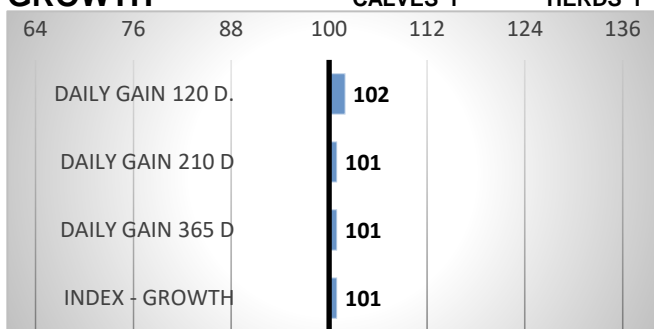

BELGICKÉ MODROBÍLÉ / BELGIAN BLUE

GOLDEN

ZBM 480

born: 25.03.2020

breeder: Mendelova Univerzita Brno-ŠZP
Žabčice

PEDIGREE

Idole du Bois de Hevremont
ZBM 398 BE 457914522
Coala MZLU
CZ 259484962

Sheriff
Gitanne du Bois de Hevremont
Guide Saint Roch
Zoe MZLU

CALVING

RELATIVE BREEDING VALUES - CZE

12/2024

GROWTH

Golden has been proven in Holland for easy of calving in crossbreeding with dairy breeds. The breeding value for calving easy in crossbreeding is excellent 108.

CONFORMATION

PERFORMANCE TEST

weight 120 d	171 kg
weight 210 d.	267 kg
weight 365 d	499 kg
daily gain in test	-- g
daily g. since birth	1193 g

EXTERIOR EVALUATION

Frame			Body capacity			Muscularity			Breeding type	Total
VT	DT	HM	PŠ	HH	DZ	PL	HŘ	ZÁ		
8	7	8	6	7	7	6	7	7	7	70