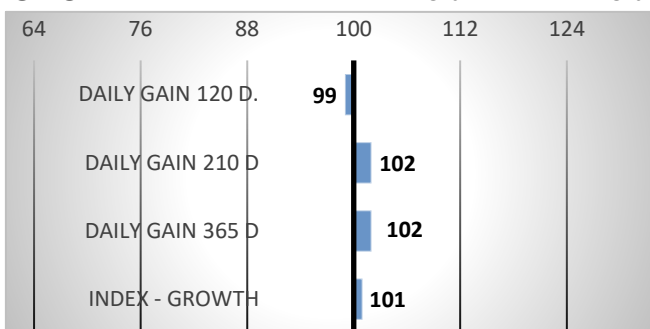

CALVING

RELATIVE BREEDING VALUES - CZE

3/2026

GROWTH

CALVES 0

HERDS 0

JUPITER Z CHÝSTĚ ET (ZBM-557)

CONFORMATION

Jupiter weighed 45 kg at birth.

Both his sire and his sire of dam had easy calving.

His calves are highly likely to have easy calving.

PERFORMANCE TEST

weight 120 d	165 kg
weight 210 d.	292 kg
weight 365 d	563 kg
daily gain in test	1425 g
daily g. since birth	1376 g