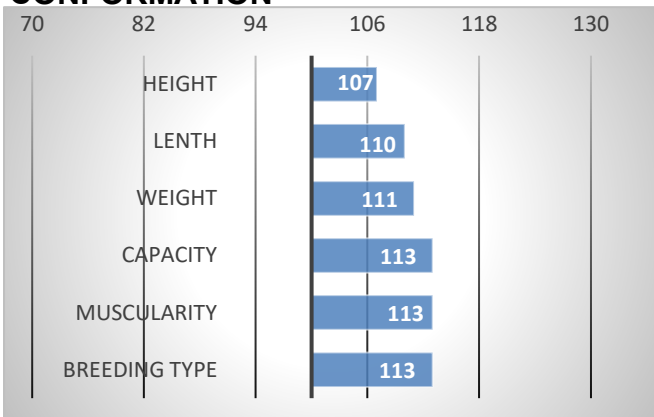

CALVING

RELATIVE BREEDING VALUES - CZE

3/2026

GROWTH

CALVES 0

HERDS 0

JUPITER Z CHÝSTĚ ET (ZBM-557)

CONFORMATION

Jupiter weighed 45 kg at birth.

Both his sire and his sire of dam had easy calving.

His calves are highly likely to have easy calving.

PERFORMANCE TEST

weight 120 d	165 kg
weight 210 d.	292 kg
weight 365 d	563 kg
daily gain in test	1425 g
daily g. since birth	1376 g

EXTERIOR EVALUATION

Frame			Body capacity			Muscularity			Breeding type	Total
VT	DT	HM	PŠ	HH	DZ	PL	HŘ	ZÁ		
10	8	10	7	8	7	7	7	8	7	79

acronymes: VT - height , DT - length, HM - weight, PŠ - chest width, HH - chest depth, DZ - pelvis length, PL - shoulder, HŘ - top line, ZÁ - Thigs