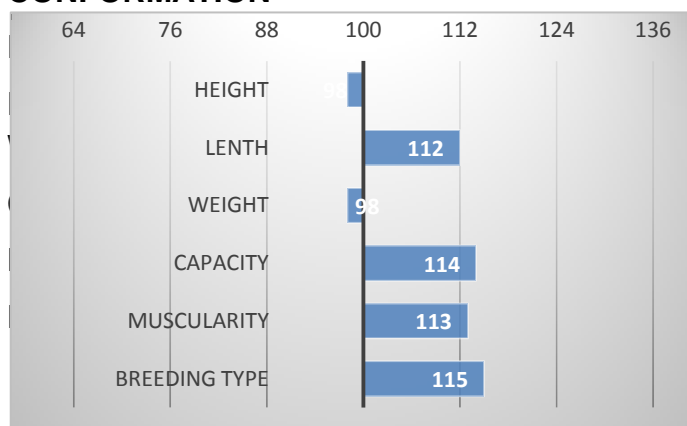

#### CALVING

#### GROWTH

#### PERFORMANCE TEST

|                      |        |
|----------------------|--------|
| weight 120 d         | 144 kg |
| weight 210 d.        | 234 kg |
| weight 365 d         | 322 kg |
| daily gain in test   | -- g   |
| daily g. since birth | -- g   |