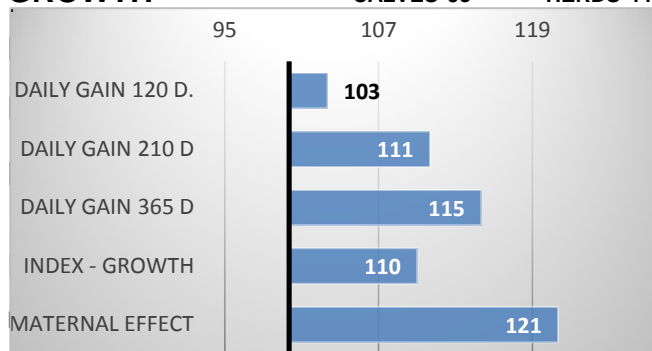

CZ 210983961

Rouky ZTI-433

FR 8541871422

IMPAIR ZCH-388

Idolka z Meziboří

CALVING

RELATIVE BREEDENG VALUES - CZE 3/2024

GROWTH

CALVES 93

HERDS 11

CONFORMATION

Now highly proven Brix has a breeding value for maternal effect of 121!

Mother Norma z Meziboří was awarded as Champion cow of the Breed in 2015. Norma was top 4 cow for maternal effect in 2018.

Brix calves have a great exterior.

PERFORMANCE TEST

weight 120 d	229 kg
weight 210 d.	416 kg
weight 365 d	676 kg
daily gain in test	2075 g
daily g. since birth	1772 g

EXTERIOR EVALUATION

Frame			Body capacity			Muscularity			Breeding type	Total
VT	DT	HM	PŠ	HH	DZ	PL	HŘ	ZÁ		
10	8	10	7	9	7	7	7	7	8	80