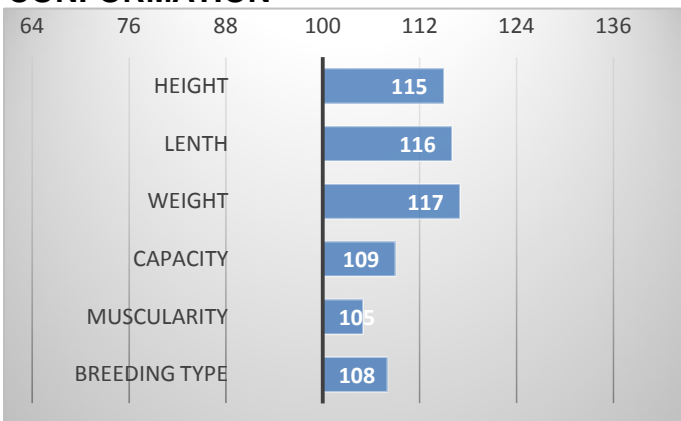

CZ 210983961

Rouky ZTI-433

FR 8541871422

IMPAIR ZCH-388

Idolka z Meziboří

CALVING

RELATIVE BREEDENG VALUES - CZE 3/2024

GROWTH

CALVES 93

HERDS 11

CONFORMATION

Now highly proven Brix has a breeding value for maternal effect of 121!

Mother Norma z Meziboří was awarded as Champion cow of the Breed in 2015. Norma was top 4 cow for maternal effect in 2018.

Brix calves have a great exterior.

PERFORMANCE TEST

weight 120 d	229 kg
weight 210 d.	416 kg
weight 365 d	676 kg
daily gain in test	2075 g
daily g. since birth	1772 g

EXTERIOR EVALUATION

Frame			Body capacity			Muscularity			Breeding type	Total
VT	DT	HM	PŠ	HH	DZ	PL	HŘ	ZÁ		
10	8	10	7	9	7	7	7	7	8	80