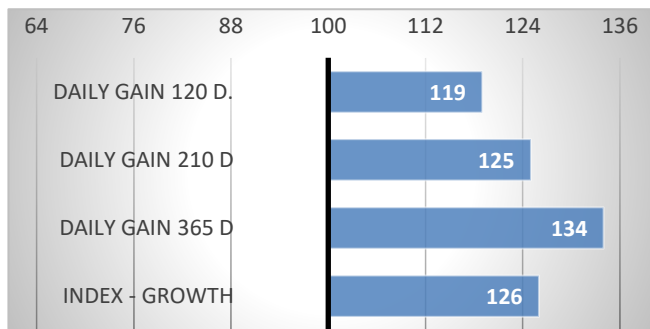

CALVING

RELATIVE BREEDENG VALUES - CZE

12/2024

GROWTH

CALVES 28 HERDS 7

Son of Astor, age 7 months.
Breeder: Papáček J., Kaliště farm

CONFORMATION

Astor was bred with excellent results. At one year of age he weighed an incredible 657 kg, which is historically the highest weight in a year for Czech Limousin bulls. Astor's dam has excellent milk production. Astor's first daughters are also dairy, and they excel with their well-shaped and wide pelvis, large frame and harmony. His calves have excellent growth ability.

PERFORMANCE TEST

weight 120 d	234 kg
weight 210 d.	380 kg
weight 365 d	657 kg
daily gain in test	-- g
daily g. since birth	1687 g

EXTERIOR EVALUATION

Frame			Body capacity			Muscularity			Breeding type	Total
VT	DT	HM	PŠ	HH	DZ	PL	HŘ	ZÁ		
7	8	10	7	8	8	8	8	8	8	80