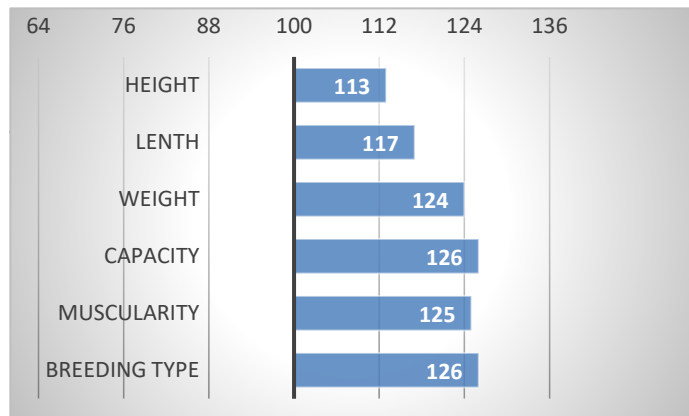

CALVING

RELATIVE BREEDENG VALUES - CZE

12/2024

GROWTH

CALVES 28 HERDS 7

Son of Astor, age 7 months.
Breeder: Papáček J., Kaliště farm

CONFORMATION

Astor was bred with excellent results. At one year of age he weighed an incredible 657 kg, which is historically the highest weight in a year for Czech Limousin bulls. Astor's dam has excellent milk production. Astor's first daughters are also dairy, and they excel with their well-shaped and wide pelvis, large frame and harmony. His calves have excellent growth ability.

PERFORMANCE TEST

weight 120 d	234 kg
weight 210 d.	380 kg
weight 365 d	657 kg
daily gain in test	-- g
daily g. since birth	1687 g

EXTERIOR EVALUATION

Frame			Body capacity			Muscularity			Breeding type	Total
VT	DT	HM	PŠ	HH	DZ	PL	HŘ	ZÁ		
7	8	10	7	8	8	8	8	8	8	80

acronyms: VT - height, DT - length, HM - weight, PŠ - chest width, HH - chest depth, DZ - pelvis length, PL - shoulder, HŘ - top line, ZÁ - Thigs

**BIG FRAME MILKABILITY EXCELLENT GROWTH
EASY CALVING**