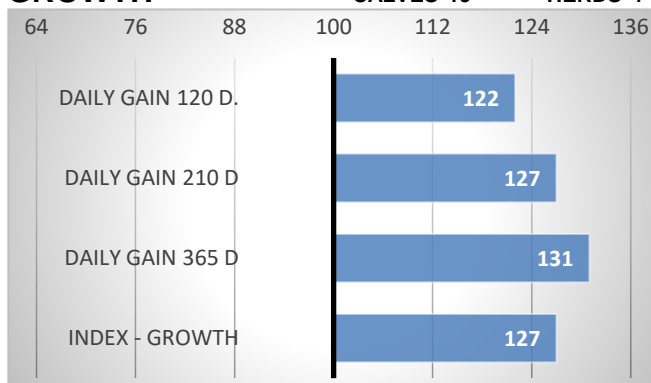

GROWTH

CALVES 19

HERDS 4

CONFORMATION

The daily gain in test 2,500 g and weight in 365 days of age 747 kg rank Claudius to the top of the breed.

He was awarded by 79 points in selection for breeding.

We can see British ancestors on the paternal side and Danish ones on the maternal side of his pedigree.