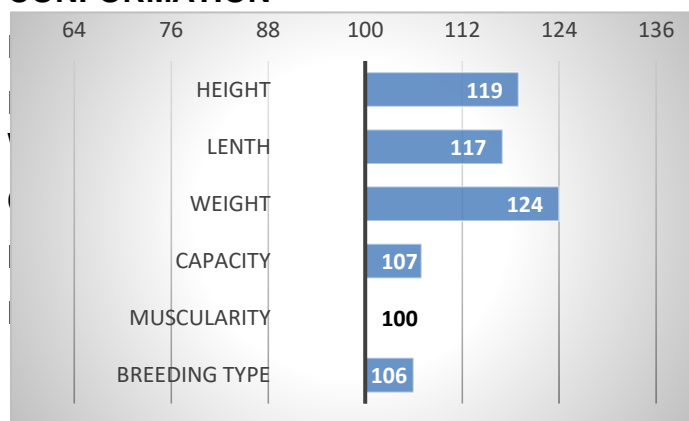

GROWTH

CALVES 19

HERDS 4

CONFORMATION

The daily gain in test 2,500 g and weight in 365 days of age 747 kg rank Claudius to the top of the breed.

He was awarded by 79 points in selection for breeding.

We can see British ancestors on the paternal side and Danish ones on the maternal side of his pedigree.

PERFORMANCE TEST

weight 120 d	274 kg
weight 210 d.	396 kg
weight 365 d	747 kg
daily gain in test	2500 g
daily g. since birth	1927 g

EXTERIOR EVALUATION

Frame			Body capacity			Muscularity			Breeding type	Total
VT	DT	HM	PŠ	HH	DZ	PL	HŘ	ZÁ		
10	9	10	7	8	7	7	7	6	8	79