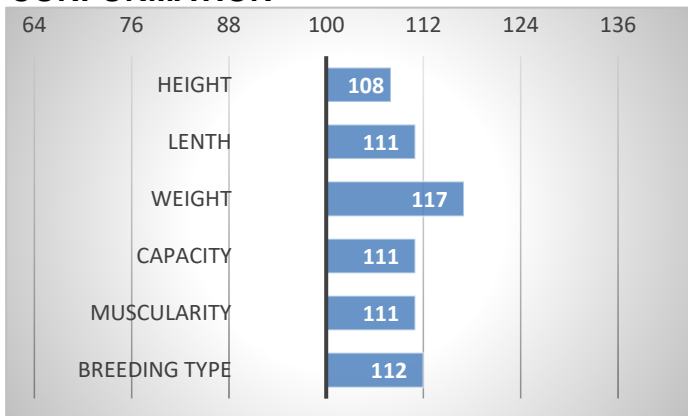

GROWTH

CALVES 74

HERDS 7

CONFORMATION

Celník offers homozygos polled character in combination with good growth and well-balanced exterior.

His father is famous German sire Hoeness.

Celník's calves excels in great growth and muscularity.

PERFORMANCE TEST

weight 120 d	213 kg
weight 210 d.	349 kg
weight 365 d	656 kg
daily gain in test	2191 g
daily g. since birth	1688 g

EXTERIOR EVALUATION

Frame			Body capacity			Muscularity			Breeding type	Total
VT	DT	HM	PŠ	HH	DZ	PL	HŘ	ZÁ		
7	8	10	7	8	7	7	7	7	8	76