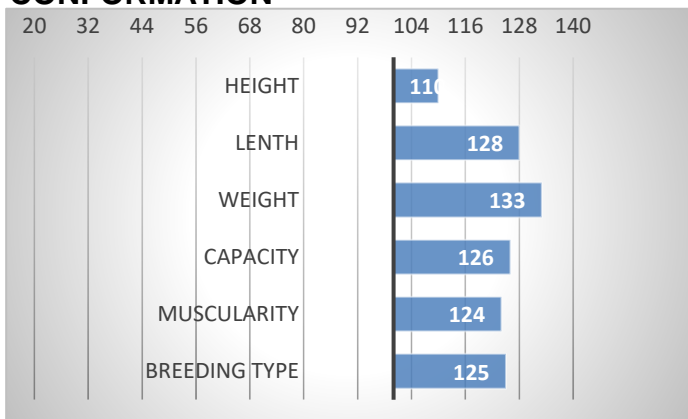

9/2024

GROWTH

CALVES 3

HERDS 1

CONFORMATION

Zuna's father Super Juna is an excellent bull, champion of the category of young bulls on the National show which took place in Brno in 2011.

Zuna's mother comes from Germany.

Zuna has got excellent breeding values for direct growth and all traits of conformation.

He is a bull of huge capacity with outstandingly muscled top line.

PERFORMANCE TEST

weight 120 d	255	kg
weight 210 d.	351	kg
weight 365 d	597	kg
daily gain in test	---	g
daily g. since birth	1455	g