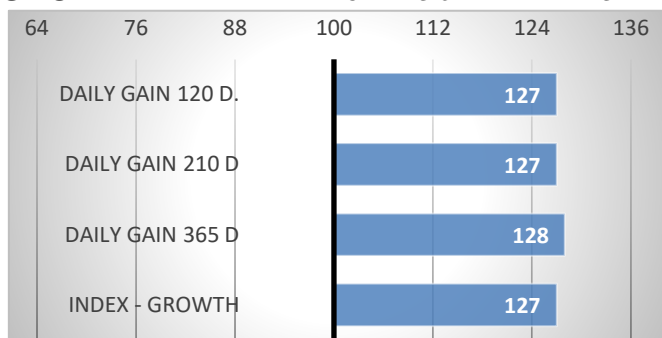

GROWTH

CALVES 3

HERDS 1