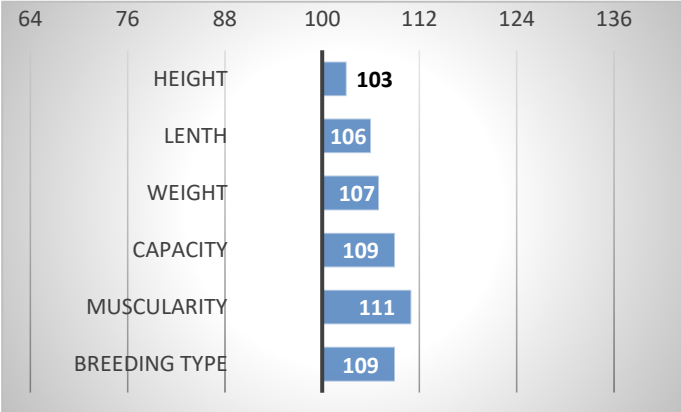

GROWTH

CONFORMATION

Dispositions to production of daughters of top quality

British-German pedigree

Resistance and strength

Suitability for use in marginal areas

Weight in 365 days

PERFORMANCE TEST

weight 120 d	202	kg
weight 210 d.	338	kg
weight 365 d	515	kg
daily gain in test	--	g
daily g. since birth	1304	g

EXTERIOR EVALUATION

Frame			Body capacity			Muscularity			Breeding type	Total
VT	DT	HM	PŠ	HH	DZ	PL	HŘ	ZÁ		
9	7	9	7	8	6	7	7	6	7	73