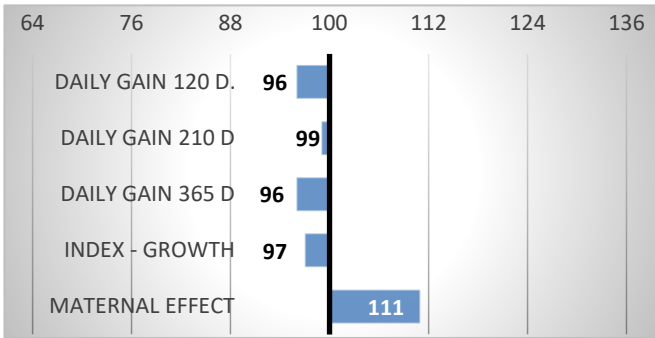

GROWTH

CONFORMATION

Dispositions to production of daughters of top quality

British-German pedigree

Resistance and strength

Suitability for use in marginal areas

Weight in 365 days

PERFORMANCE TEST

weight 120 d	202	kg
weight 210 d.	338	kg
weight 365 d	515	kg
daily gain in test	--	g
daily g. since birth	1304	g

EXTERIOR EVALUATION

Frame			Body capacity			Muscularity			Breeding type	Total
VT	DT	HM	PŠ	HH	DZ	PL	HŘ	ZÁ		
9	7	9	7	8	6	7	7	6	7	73