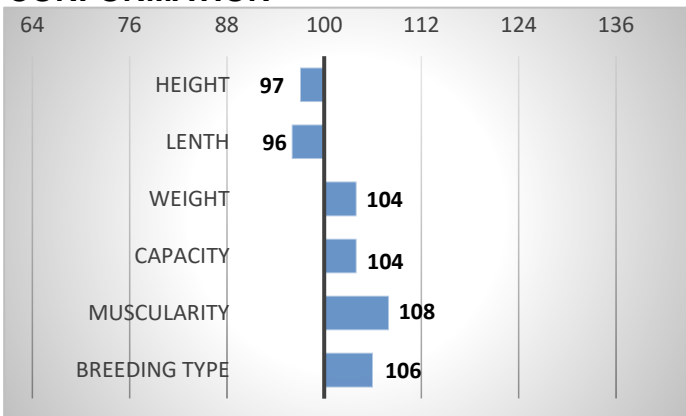

CONFORMATION

Tuareg PP was awarded by 81 points in selection for breeding.

He is used as a father of sires, especially in Germany.